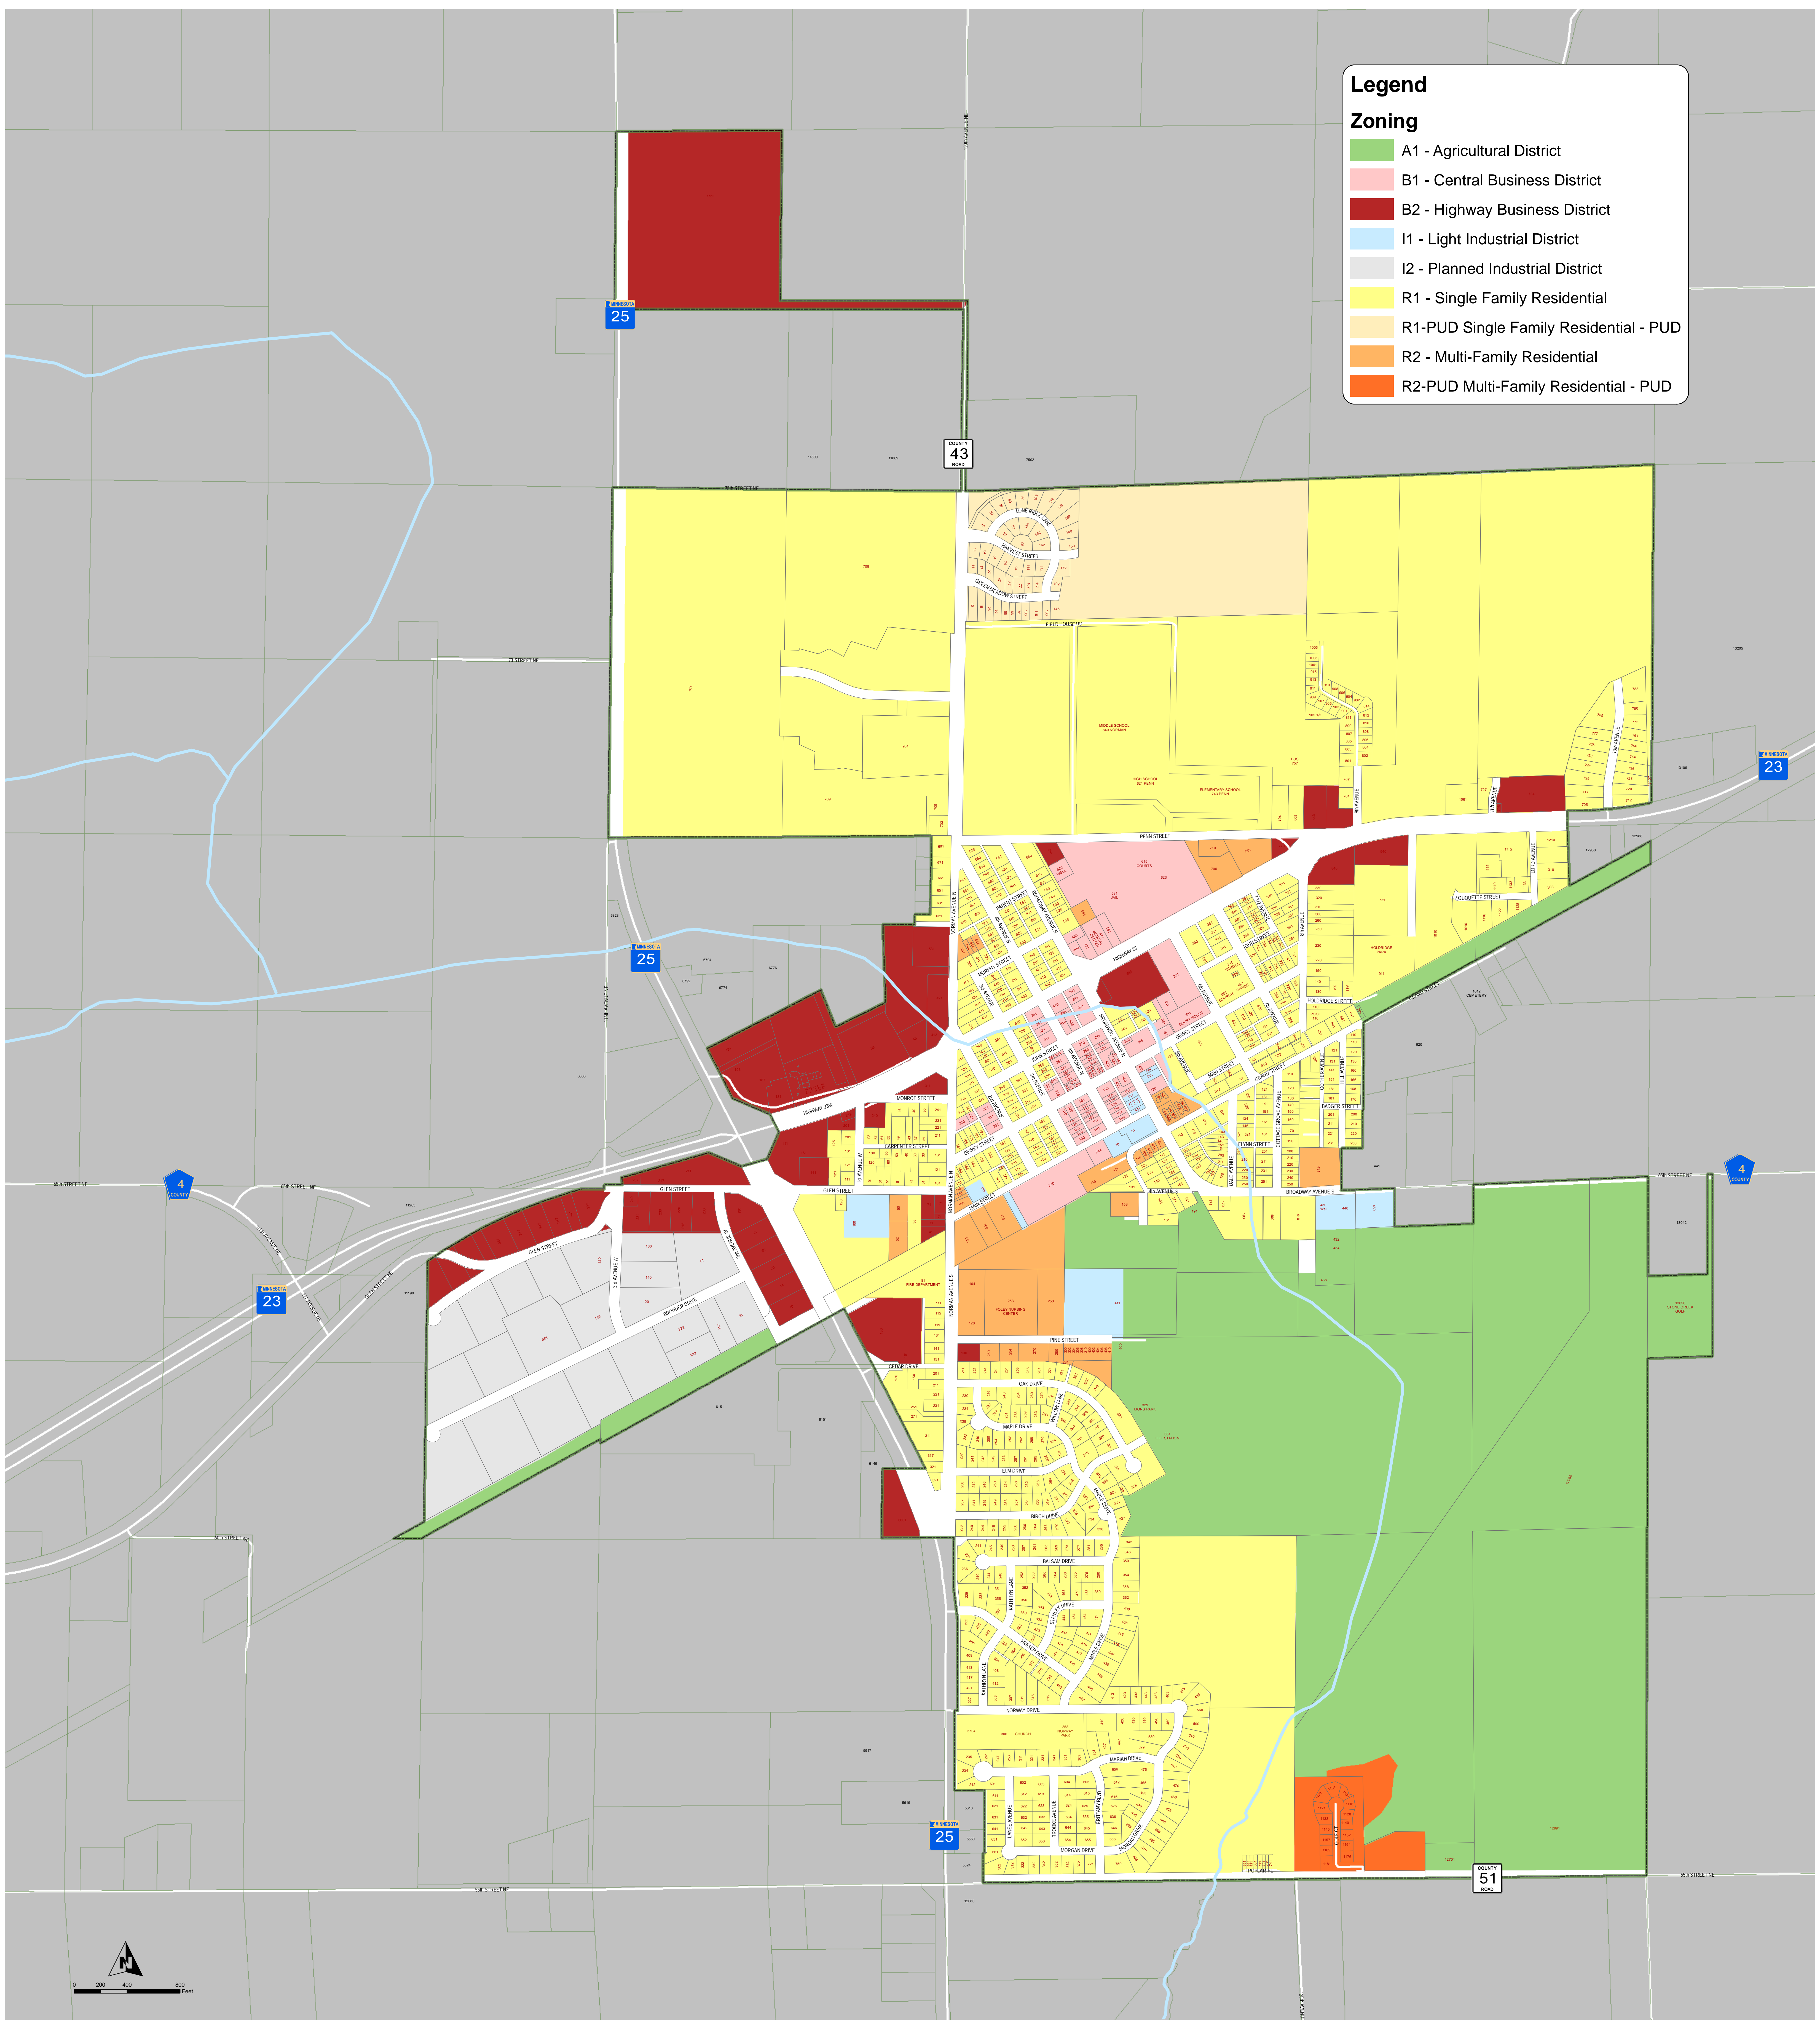

Legend

Zoning

- A1 - Agricultural District
- B1 - Central Business District
- B2 - Highway Business District
- I1 - Light Industrial District
- I2 - Planned Industrial District
- R1 - Single Family Residential
- R1-PUD Single Family Residential - PUD
- R2 - Multi-Family Residential
- R2-PUD Multi-Family Residential - PUD

ZONING MAP FOLEY, MINNESOTA